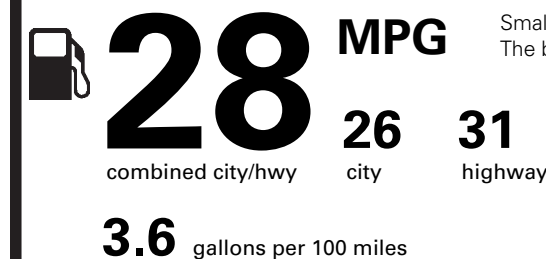

PRICE INFORMATION

BASE PRICE	\$28,605.00
TOTAL OPTIONS/OTHER	1,090.00
TOTAL VEHICLE & OPTIONS/OTHER	29,695.00
DESTINATION & DELIVERY	1,245.00

EPA DOT Fuel Economy and Environment

Gasoline Vehicle

Fuel Economy